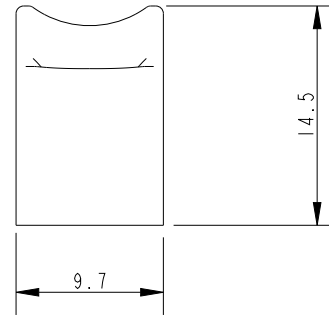

SCALE 2:1

SCALE 2:1

Specification			
Inside Hole mm	Fixing Hole Size mm	Fixing Hole Centres mm	Weight g
8	4.1	14.6	3

DIMENSIONS FOR REFERENCE ONLY
 allenbrothers.co.uk
 +44(0)1621 772477

Title	Description
A--52-REF	Bullseye Fairlead