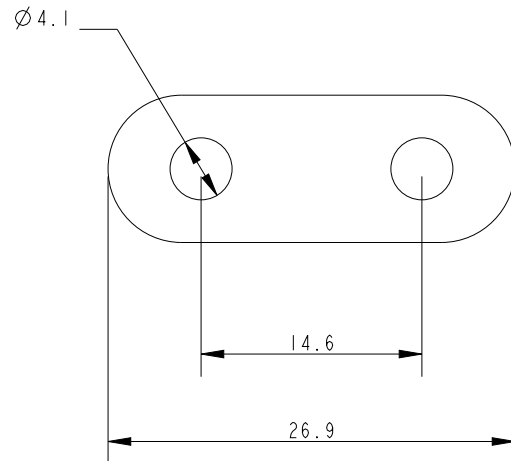

SCALE 2:1

SCALE 2:1

Specification			
Inside Hole mm	Fixing Hole Size mm	Fixing Hole Centres mm	Weight g
8	4.1	14.6	3

DIMENSIONS FOR REFERENCE ONLY
 allenbrothers.co.uk
 +44(0)1621 772477

Title	Description
A--52-REF	Bullseye Fairlead