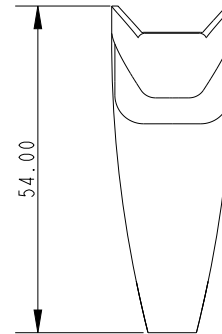

SCALE 4:5

SCALE 4:5

Specification			
Length mm	Max Rope Diameter mm	Max Wire Diameter mm	Weight g
54	3	3	13

DIMENSIONS FOR REFERENCE ONLY
 allenbrothers.co.uk
 +44(0)1621 772477

Title	Description
A--60-REF	Trapeze 'T' Type Handle