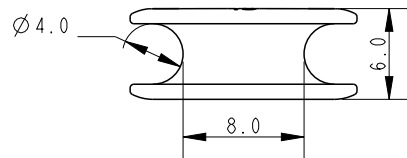

SCALE 2:1

SCALE 2:1

Available colours: Black, Blue, Silver, Purple, Gold, Orange

Specification					
Outside Diameter mm	Inside Diameter mm	Max Working Load Kg	Weight g	Depth mm	Material
15	6	300	1	6	Aluminium