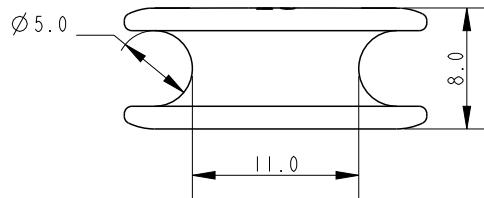

SCALE 2:1

Available colours: Black, Blue, Silver, Purple, Gold, Orange

Specification					
Outside Diameter mm	Inside Diameter mm	Max Working Load Kg	Weight g	Depth mm	Material
20	8	400	2	8	Aluminium

**DIMENSIONS FOR REFERENCE ONLY**