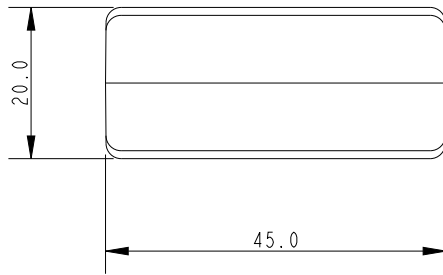

SCALE 1:1

Specification									
Length mm	Height mm	Width mm	Web hole width mm	Web hole height mm	Waist Width mm	Waist depth mm	Weight g	Breaking Load kg	MWL kg
45	27.5	20	26	6	9	4.9	13	300	150

DIMENSIONS FOR REFERENCE ONLY
 allenbrothers.co.uk
 +44(0)1621 772477

Title	Description
A--92-REF	Internal Sail Slide