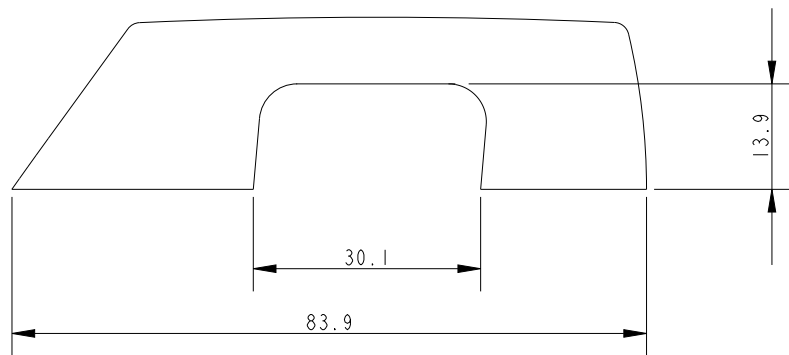

SCALE 1:1

Specification			
Inside Hole mm	Fixing Hole Size mm	Fixing Hole Centres mm	Weight g
30.1	5.2	50	29.5

DIMENSIONS FOR REFERENCE ONLY
 allenbrothers.co.uk
 +44(0)1621 772477

Title	Description
A-134-REF	Acetal Fairlead (Laser® Bow)