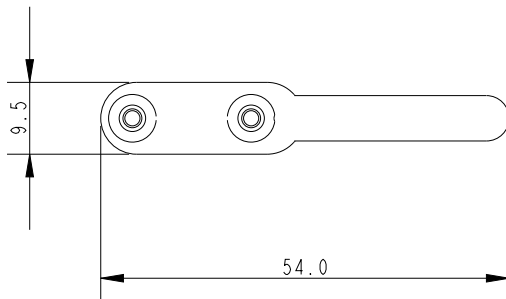

SCALE 1:1

Specification

Width mm	Length mm	Weight g
21	54	4

DIMENSIONS FOR REFERENCE ONLY
 allenbrothers.co.uk
 +44(0)1621 772477

Title	Description
A-249-REF	Slide Hank With Screws