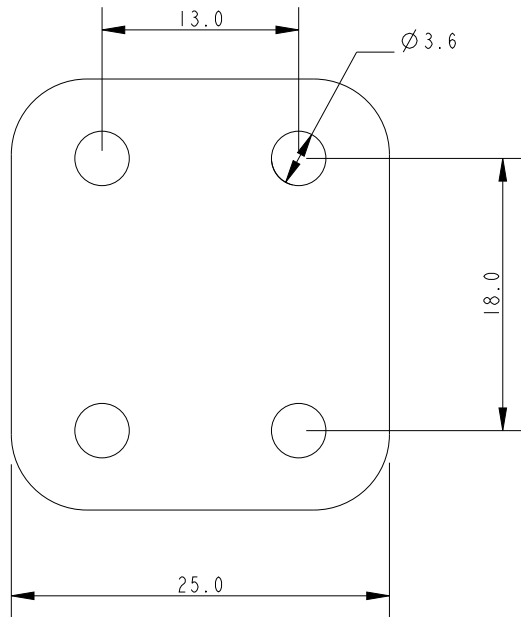

SCALE 2:1

SCALE 2:1

Specification			
Inside Hole mm	Fixing Hole Size mm	Fixing Hole Centres mm	Weight g
7.8	36	18 x 13	4

DIMENSIONS FOR REFERENCE ONLY
 allenbrothers.co.uk
 +44(0)1621 772477

Title	Description
A-253-REF	Nylon Anchor Plate