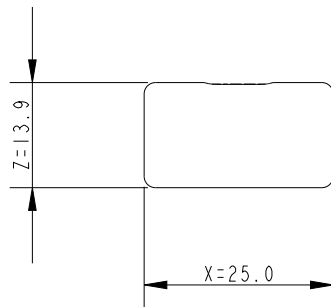

SCALE 1:1

Specification

Length mm	Height mm	Width mm	Web hole width mm	Web hole height mm	Waist Width mm	Waist depth mm	Weight g	Breaking Load kg	MWL kg
25	40	14	14.6	6.4	3		5	200	50

DIMENSIONS FOR REFERENCE ONLY