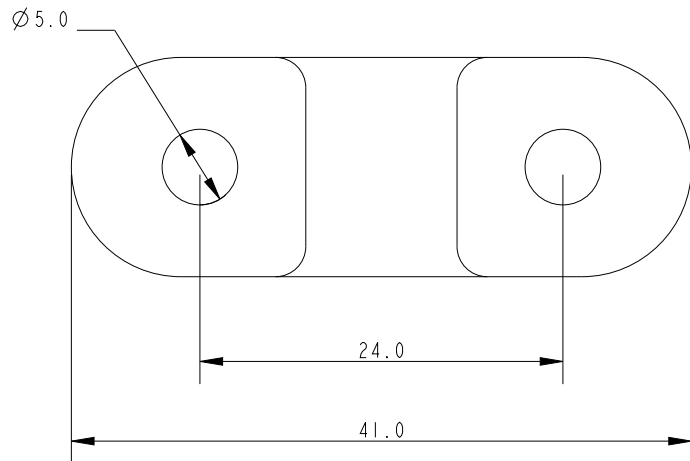

SCALE 2:1

SCALE 2:1

Also available in Royal Blue

Specification			
Inside Dia mm	Fixing Hole Size mm	Fixing Hole Centres mm	Weight g
9	4	23	6

**DIMENSIONS FOR REFERENCE ONLY**  
 allenbrothers.co.uk  
 +44(0)1621 772477

Title	Description
A-282-REF	Open Base Fairlead