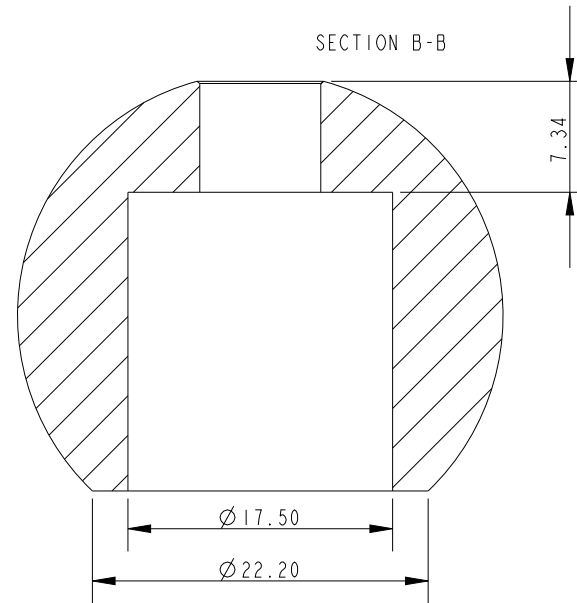

SCALE 2:1

SCALE 2:1

Specification	
Line Diameter mm	Size mm
8	31

**DIMENSIONS FOR REFERENCE ONLY**  
 allenbrothers.co.uk  
 +44(0)1621 772477

Title	Description
A-322-REF	Extra Large Ball Stopper