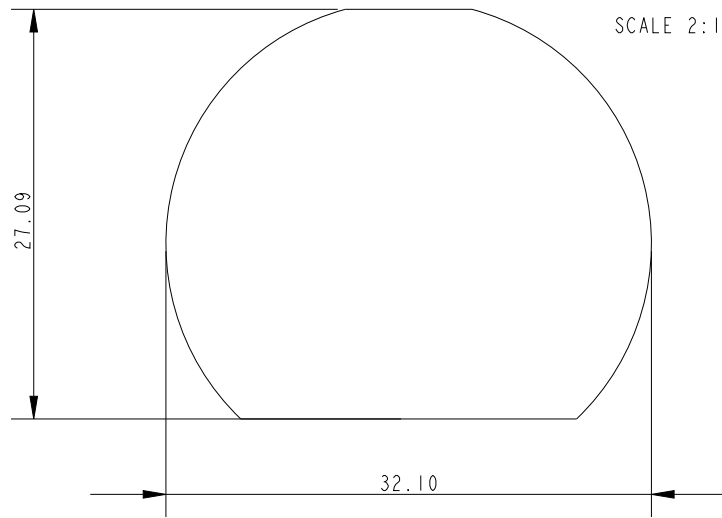

SCALE 2:1

SCALE 2:1

Specification	
Line Diameter mm	Size mm
8	31

**DIMENSIONS FOR REFERENCE ONLY**  
 allenbrothers.co.uk  
 +44(0)1621 772477

Title	Description
A-322-REF	Extra Large Ball Stopper