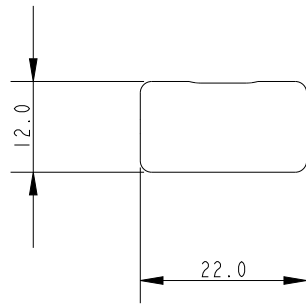

SCALE 1:1

Specification

Length mm	Height mm	Width mm	Web hole width mm	Web hole height mm	Waist Width mm	Waist depth mm	Weight g	Breaking Load kg	MWL kg
22	30	12	14.9	6.5	3		3	120	50

DIMENSIONS FOR REFERENCE ONLY