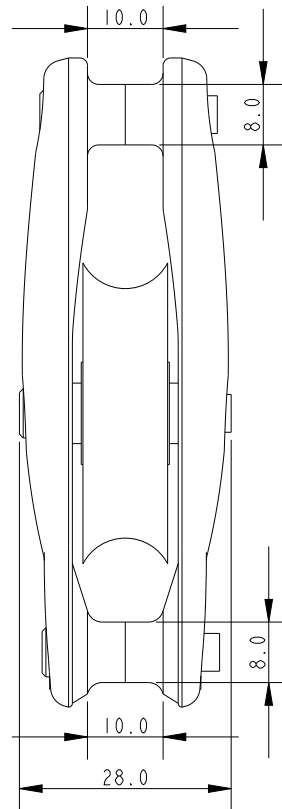

SCALE 1:1

SCALE 1:1

**DIMENSIONS FOR REFERENCE ONLY**  
 allenbrothers.co.uk  
 +44(0)1621 772477

**Specification**

Sheave Diameter mm	Length mm	Max Line Diameter mm	Breaking Load kg	Max Working Load kg	Weight g	Bearing Detail
38	86	10	300	155	55	Acetal Plain Bearing

Title	Description
<b>A-378-REF</b>	<b>Single Plain Bearing With Becket</b>