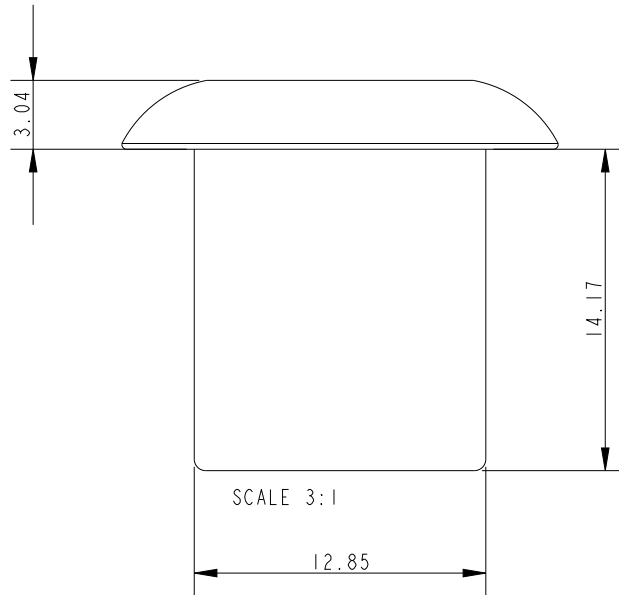

SCALE 3:1

Specification			
Inside Diameter mm	Outside Diameter mm	Structure Depth mm	Weight g
8.1	12.85	14.17	2

**DIMENSIONS FOR REFERENCE ONLY**  
 allenbrothers.co.uk  
 +44(0)1621 772477

Title	Description
A-439-14_REF	Through Deck bush