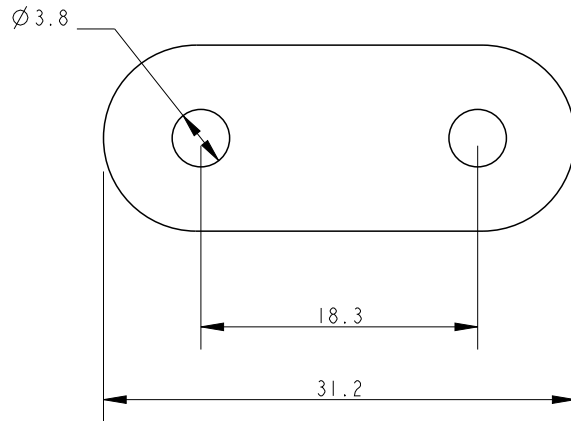

SCALE 2:1

SCALE 2:1

Specification			
Inside Hole mm	Fixing Hole Size mm	Fixing Hole Centres mm	Weight g
11	3	18	4

**DIMENSIONS FOR REFERENCE ONLY**  
 allenbrothers.co.uk  
 +44(0)1621 772477

Title	Description
<b>A-452-REF</b>	<b>Bullseye Fairlead</b>