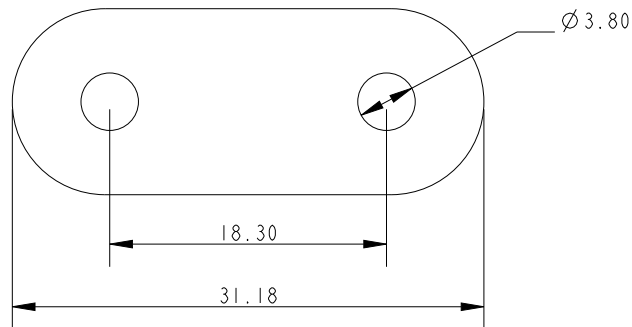

SCALE 2:1

Specification			
Inside Hole mm	Fixing Hole Size mm	Fixing Hole Centres mm	Weight g
11.1	3.8	18.3	4

DIMENSIONS FOR REFERENCE ONLY
 allenbrothers.co.uk
 +44(0)1621 772477

Title	Description
A-452_REF	Bullseye fairlead