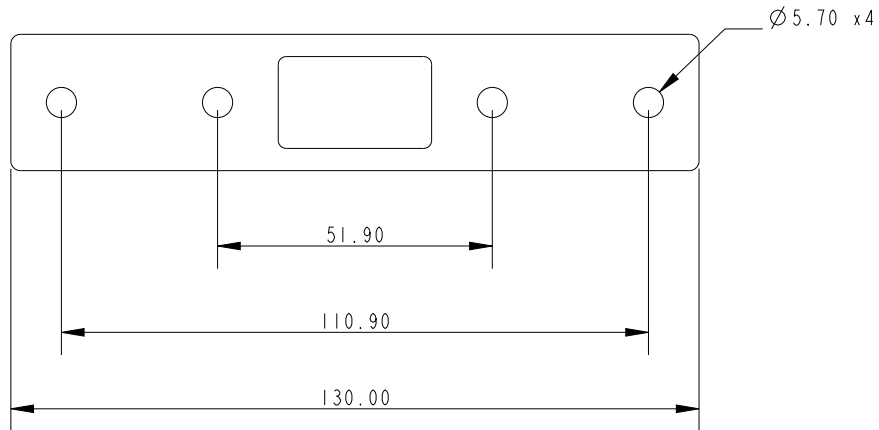

SCALE 7:10

DIMENSIONS FOR REFERENCE ONLY
allenbrothers.co.uk
+44(0)1621 772477

Specification			
Fixing Hole Diameter mm	Overall Width mm	Hole/Pin Diameter mm	Transom to Pin Centre mm
5.7	130	9.5	36.3

Title	Description
A-485-REF	ILCA Gudgeon