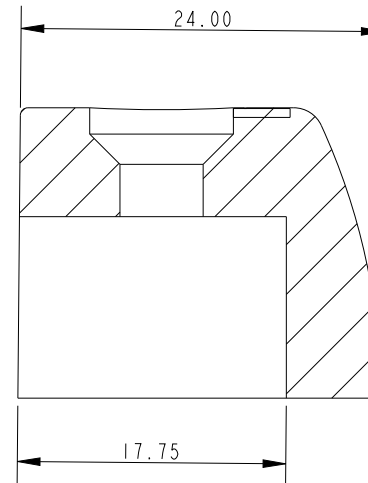

SCALE 2:1

SCALE 2:1

SECTION A-A

**To fit track A.826
Available in Grey or Black**

DIMENSIONS FOR REFERENCE ONLY
allenbrothers.co.uk
+44(0)1621 772477

Title	Description
A-536-REF	End Stop