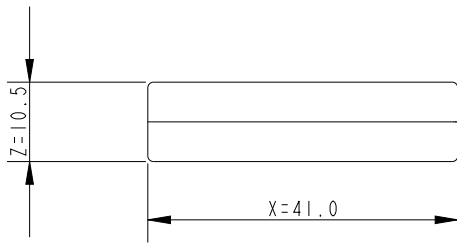

SCALE 1:1

Specification					
X mm	Y mm	Z mm	Weight g	Breaking Load kg	MWL kg
41	22	10.5	4	140	30

DIMENSIONS FOR REFERENCE ONLY
 allenbrothers.co.uk
 +44(0)1621 772477

Title	Description
A-558DW-REF	Internal Sail Slide