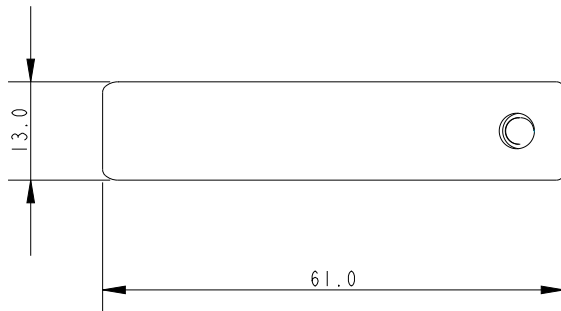

SCALE 1:1

Specification			
Width mm	Length mm	Opening mm	Weight g
51	61	5	8

DIMENSIONS FOR REFERENCE ONLY
 allenbrothers.co.uk
 +44(0)1621 772477

Title	Description
A-649-REF	Ring