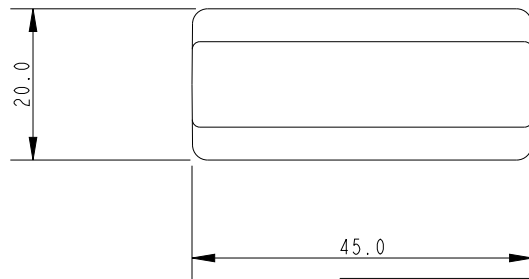

SCALE 1:1

Specification									
Length mm	Height mm	Width mm	Web hole width mm	Web hole height mm	Waist Width mm	Waist depth mm	Weight g	Breaking Load kg	MWL kg
45	35	20	26	5.6	4	4.87	14	500	250

DIMENSIONS FOR REFERENCE ONLY
 allenbrothers.co.uk
 +44(0)1621 772477

Title	Description
A-758-REF	Sail Slug