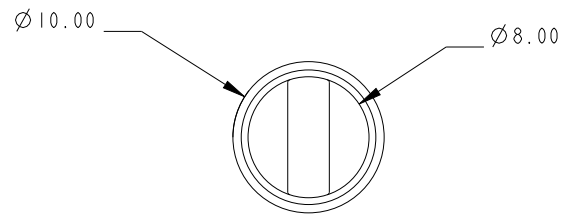

SCALE 2:1

SCALE 2:1

Specification		
Diameter mm	Length mm	Weight g
10	34	1.5

DIMENSIONS FOR REFERENCE ONLY
allenbrothers.co.uk
+44(0)1621 772477

Title	Description
A-866A-REF	Optimist Burgee Mast Peg