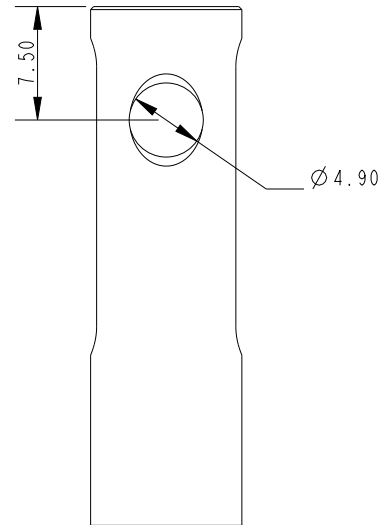

SCALE 2:1

SCALE 2:1

Specification		
Diameter mm	Length mm	Weight g
10	34	1.5

DIMENSIONS FOR REFERENCE ONLY
allenbrothers.co.uk
+44(0)1621 772477

Title	Description
A-866A-REF	Optimist Burgee Mast Peg