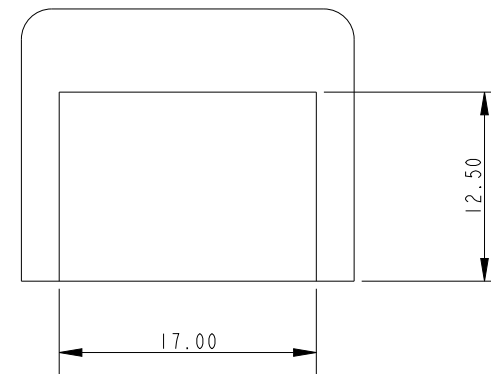

SCALE 3:2

To fit track A.826

DIMENSIONS FOR REFERENCE ONLY
allenbrothers.co.uk
+44(0)1621 772477

Title	Description
A-936-REF	End Stop