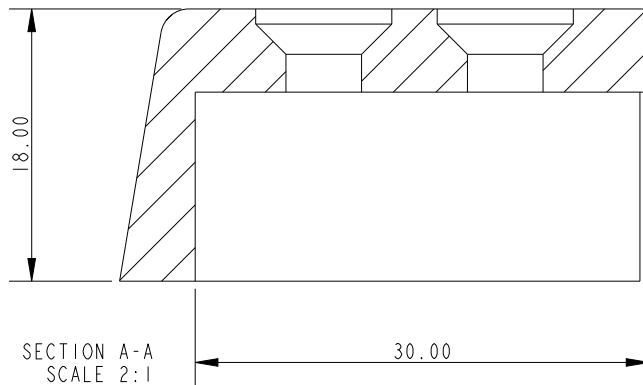

SCALE 3:2

To fit track A.826

DIMENSIONS FOR REFERENCE ONLY
allenbrothers.co.uk
+44(0)1621 772477

Title	Description
A-936-REF	End Stop