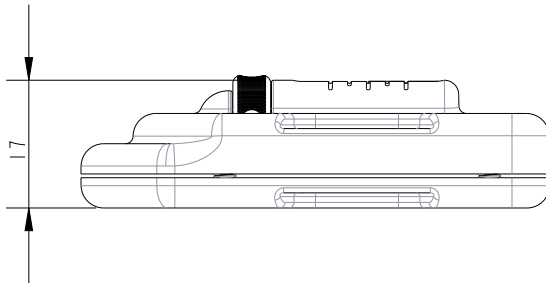

For 10mm batten with 10mm adjustment

**DIMENSIONS FOR REFERENCE ONLY**  
 allenbrothers.co.uk  
 +44(0)1621 772477

Title	Description
A-951-10-REF	Inboard Batten Adjuster