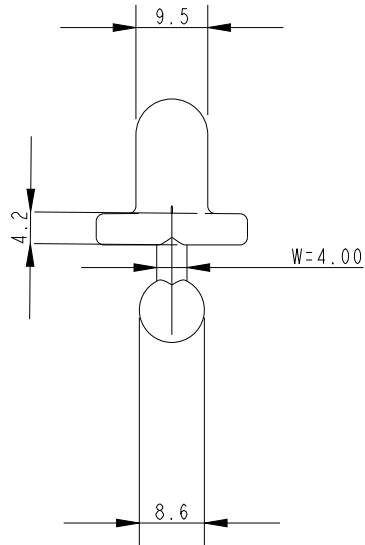

SCALE 1:1

DIMENSIONS FOR REFERENCE ONLY
 allenbrothers.co.uk
 +44(0)1621 772477

Specification

W mm	X mm	Y mm	Z mm	Weight g	Breaking Load kg	MWL kg
4	45	32.2	20	12	400	250

Title	Description
A-958-REF	Sail Slug