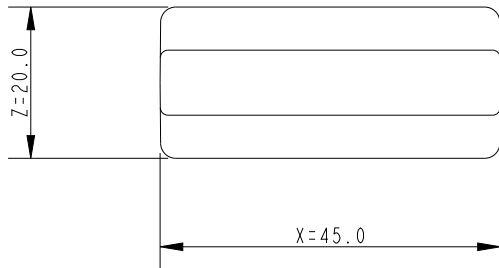

SCALE 1:1

DIMENSIONS FOR REFERENCE ONLY
 allenbrothers.co.uk
 +44(0)1621 772477

Specification

W mm	X mm	Y mm	Z mm	Weight g	Breaking Load kg	MWL kg
4	45	32.2	20	12	400	250

Title	Description
A-958-REF	Sail Slug