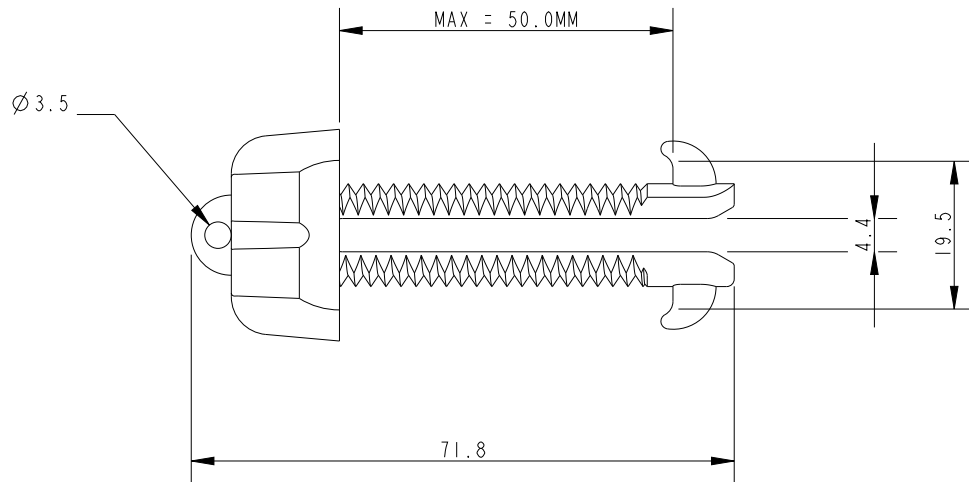

SCALE 1:1

DIMENSIONS FOR REFERENCE ONLY
 allenbrothers.co.uk
 +44(0)1621 772477

Specification					
To Suit Batten Width mm	To Suit Batten Thickness mm	Length mm	Width mm	Thickness mm	Weight g
14	9	71	28	20	8

Title	Description
A-101-REF	Batten Compression Adjuster