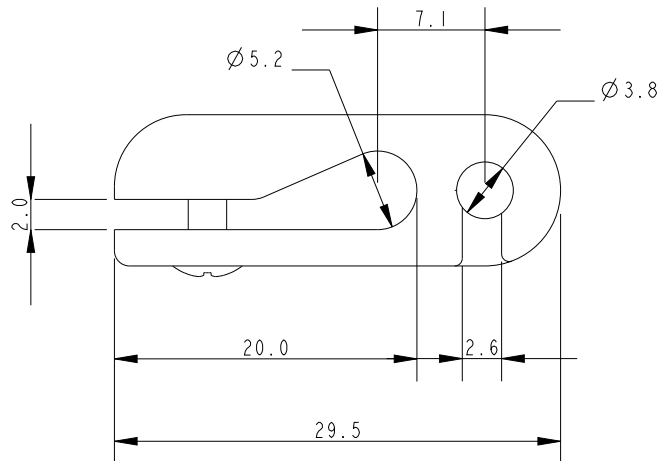

SCALE 2:1

Specification

Forestay mm	Max Luff Wire mm	Weight g
4	5	2.66

DIMENSIONS FOR REFERENCE ONLY
allenbrothers.co.uk
+44(0)1621 772477

Title	Description
A-344-REF	Jib Hank With Stainless Steel Screw