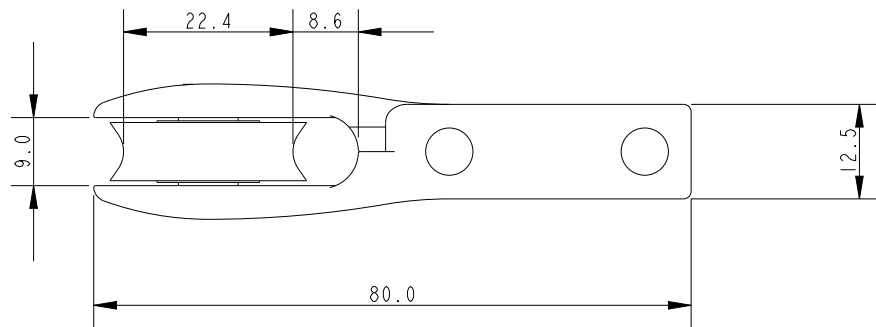

SCALE 1:1

Specification			
Sheave Size mm	Weight g	Length mm	Width mm
22	16	80	30

**DIMENSIONS FOR REFERENCE ONLY**  
 allenbrothers.co.uk  
 +44(0)1621 772477

Title	Description
<b>A-478-REF</b>	Nylon Cunningham Block With Acetal Sheave