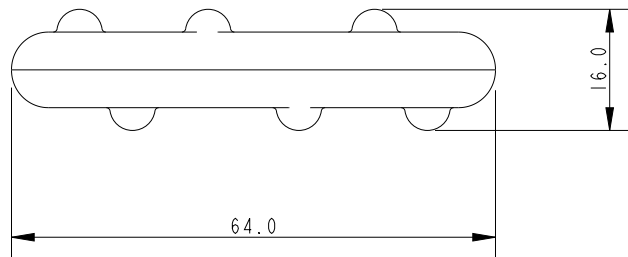

SCALE 1:1

DIMENSIONS FOR REFERENCE ONLY
 allenbrothers.co.uk
 +44(0)1621 772477

Specification					
To Suit Batten Width mm	To Suit Batten Thickness mm	Length mm	Width mm	Thickness mm	Weight g
41	5	64	35	10	15

Title	Description
A-851-REF	Batten Protector With Stainless Steel Screws