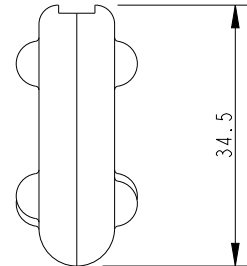

SCALE 1:1

DIMENSIONS FOR REFERENCE ONLY
 allenbrothers.co.uk
 +44(0)1621 772477

Specification					
To Suit Batten Width mm	To Suit Batten Thickness mm	Length mm	Width mm	Thickness mm	Weight g
41	5	64	35	10	15

Title	Description
A-851-REF	Batten Protector With Stainless Steel Screws