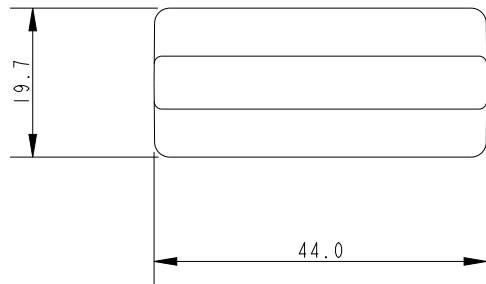

SCALE 1:1

Specification

Length mm	Height mm	Width mm	Web hole width mm	Web hole height mm	Waist Width mm	Waist depth mm	Weight g	Breaking Load kg	MWL kg
44	30	20	25.4	5.6	4	4.23	10	300	250

DIMENSIONS FOR REFERENCE ONLY
 allenbrothers.co.uk
 +44(0)1621 772477

Title	Description
A1058-REF	Sail Slug