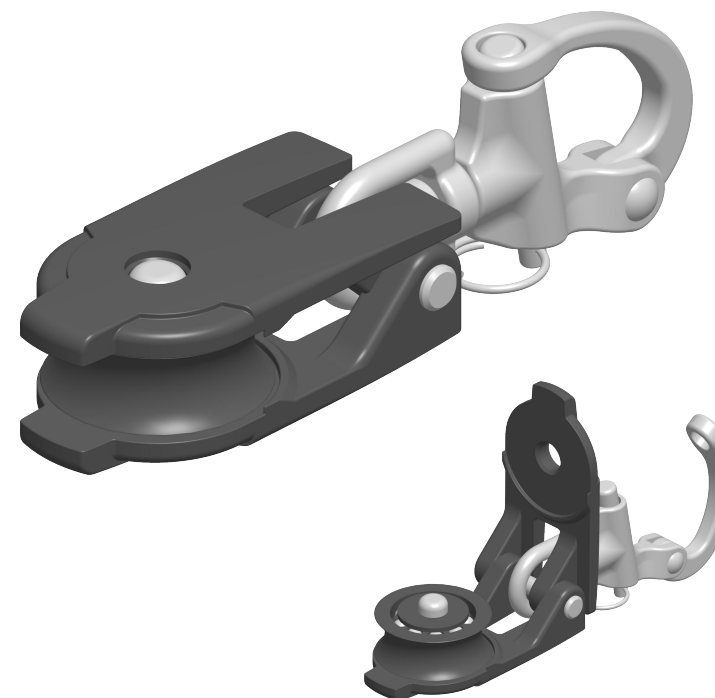

SCALE 1:2

DIMENSIONS FOR REFERENCE ONLY
allenbrothers.co.uk
+44(0)1621 772477

Specification

Sheave Diameter mm	Length mm	Line Diameter mm	Breaking Load kg	Max Working Load kg	Weight g
40	148.4	6 - 10	700	200	112.6

Title	Description
A1377-REF	Snatch Block With No Keeper Mechanism