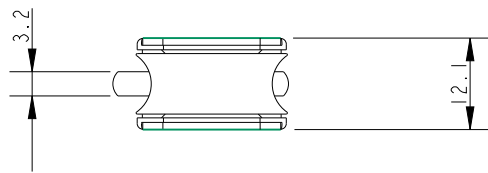

SCALE 1:1

Specification				
Length mm	Line Diameter mm	Shackle Pin mm	Breaking Load kg	Weight g
57.7	6	-	350	17.9

DIMENSIONS FOR REFERENCE ONLY
 allenbrothers.co.uk
 +44(0)1621 772477

Title	Description
A2020PSHK-REF	20mm Swivel Hook