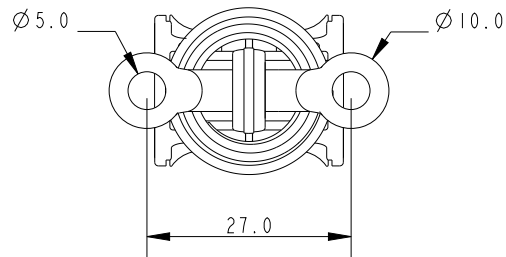

SCALE 1:1

SCALE 2:1

DIMENSIONS FOR REFERENCE ONLY
 allenbrothers.co.uk
 +44(0)1621 772477

Specification

Length mm	Line Diameter mm	Breaking Load kg	MWL kg	Weight g	Bearing Detail
52.9	6	600	225	34	Stainless Steel Ball

Title	Description
A2022LZ-REF	Double Stand Up Fixed