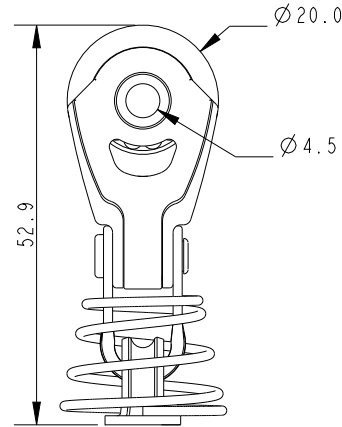

SCALE 1:1

SCALE 2:1

DIMENSIONS FOR REFERENCE ONLY
 allenbrothers.co.uk
 +44(0)1621 772477

Specification

Length mm	Line Diameter mm	Breaking Load kg	MWL kg	Weight g	Bearing Detail
52.9	6	600	225	34	Stainless Steel Ball

Title	Description
A2022LZ-REF	Double Stand Up Fixed