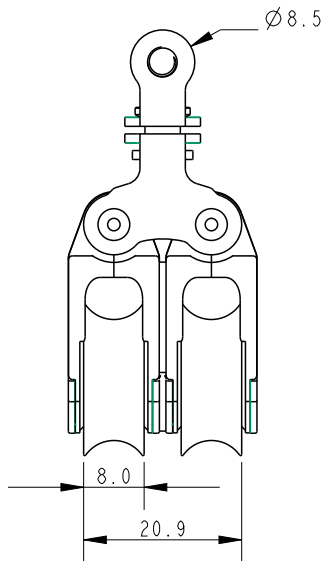

SCALE 1:1

SCALE 3:2

DIMENSIONS FOR REFERENCE ONLY
 allenbrothers.co.uk
 +44(0)1621 772477

Specification

Length mm	Line Diameter mm	Shackle Pin mm	Breaking Load kg	MWL kg	Weight g	Bearing Detail
56.3	6	4	300	115	35	Stainless Steel

Title	Description
A2022SC-REF	20mm Double Swivel