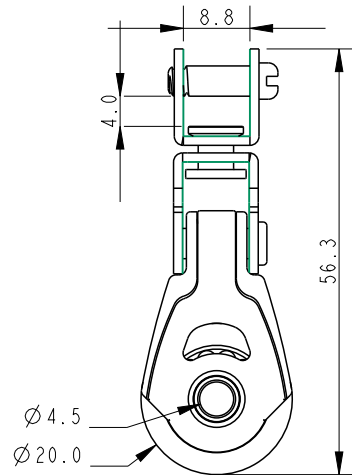

SCALE 1:1

SCALE 3:2

DIMENSIONS FOR REFERENCE ONLY
 allenbrothers.co.uk
 +44(0)1621 772477

Specification

Length mm	Line Diameter mm	Shackle Pin mm	Breaking Load kg	MWL kg	Weight g	Bearing Detail
56.3	6	4	300	115	35	Stainless Steel

Title	Description
A2022SC-REF	20mm Double Swivel