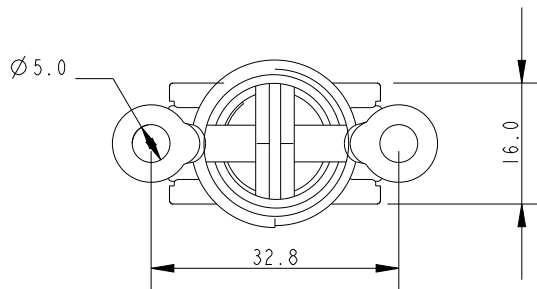

SCALE 1:1

Specification				
Length mm	Line Diameter mm	Hole Centres mm	Breaking Load kg	Weight g
59	8	34	500	27.2

DIMENSIONS FOR REFERENCE ONLY
 allenbrothers.co.uk
 +44(0)1621 772477

Title	Description
A2030PLZ-REF	30mm Stand-Up