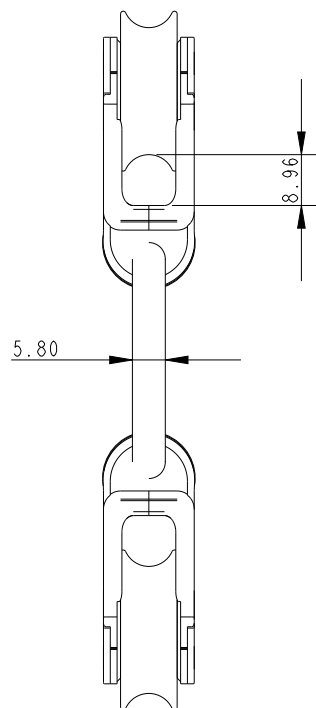

SCALE 3:4

SCALE 3:4

Specification

Max Line Diameter mm	Inside Ring Dia mm	Breaking Load kg	MWL kg	Weight g
8	30	750	140	82.5

DIMENSIONS FOR REFERENCE ONLY
 allenbrothers.co.uk
 +44(0)1621 772477

Title	Description
A2030R2-REF	2 x A2030 on Ring