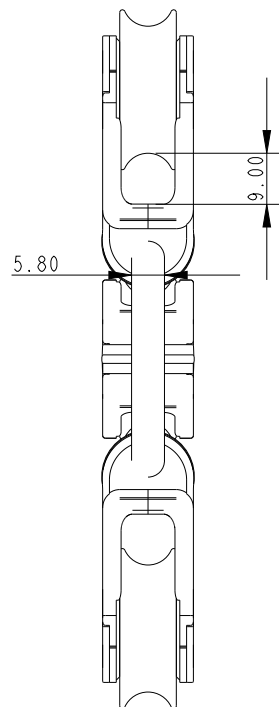

SCALE 3:4

SCALE 3:4

Specification				
Max Line Diameter mm	Inside Ring Dia. mm	Breaking Load kg	MWL kg	Weight g
8	30	750	140	108.5

DIMENSIONS FOR REFERENCE ONLY
 allenbrothers.co.uk
 +44(0)1621 772477

Title	Description
A2030R3-REF	3 x A2030 on Ring