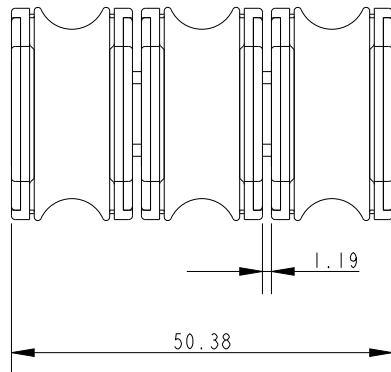

SCALE 1:1

**DIMENSIONS FOR REFERENCE ONLY**  
 allenbrothers.co.uk  
 +44(0)1621 772477

**Specification**

Sheave Diameter mm	Length mm	Max Line Diameter mm	Breaking Load kg	Max Working Load kg	Weight g	Bearing Detail
28	62.6	8.5	1750	490	82.2	Stainless Steel Ball

Title	Description
A2034A-REF	30mm Articulating Triple