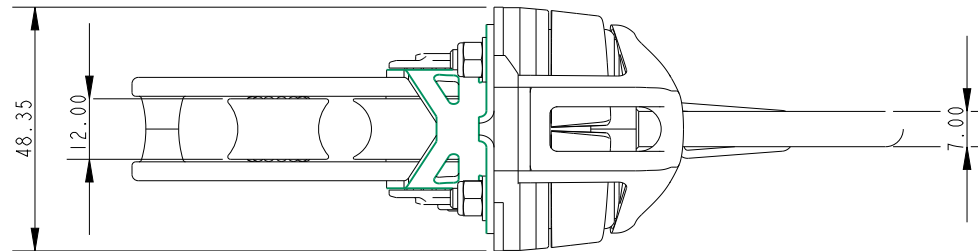

SCALE 1:1

DIMENSIONS FOR REFERENCE ONLY
 allenbrothers.co.uk
 +44(0)1621 772477

Specification				
Length mm	Line Diameter mm	Breaking Load kg	MWL kg	Weight g
153.00	10	540	80	171

Title	Description
A20401BFH-77-REF	Single with Becket, Fiddle, Hook and A..77 Cleat