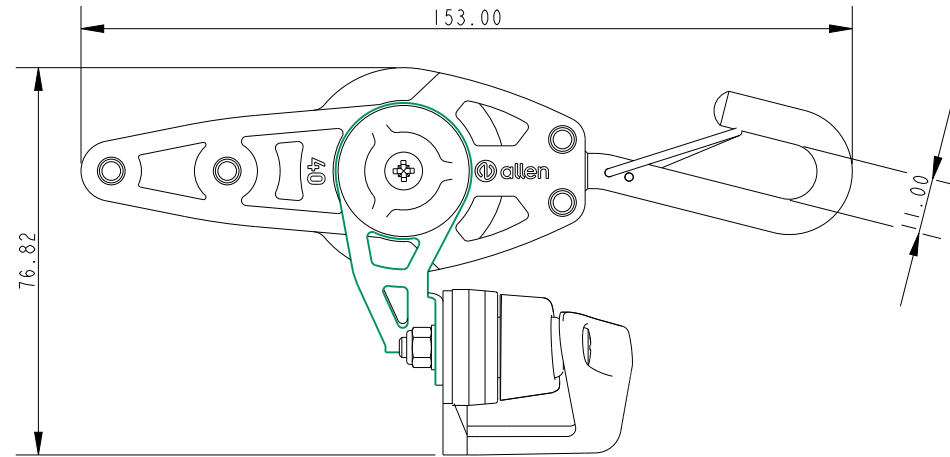

SCALE 1:1

DIMENSIONS FOR REFERENCE ONLY
 allenbrothers.co.uk
 +44(0)1621 772477

Specification				
Length mm	Line Diameter mm	Breaking Load kg	MWL kg	Weight g
153.00	10	540	80	171

Title	Description
A20401BFH-77-REF	Single with Becket, Fiddle, Hook and A..77 Cleat