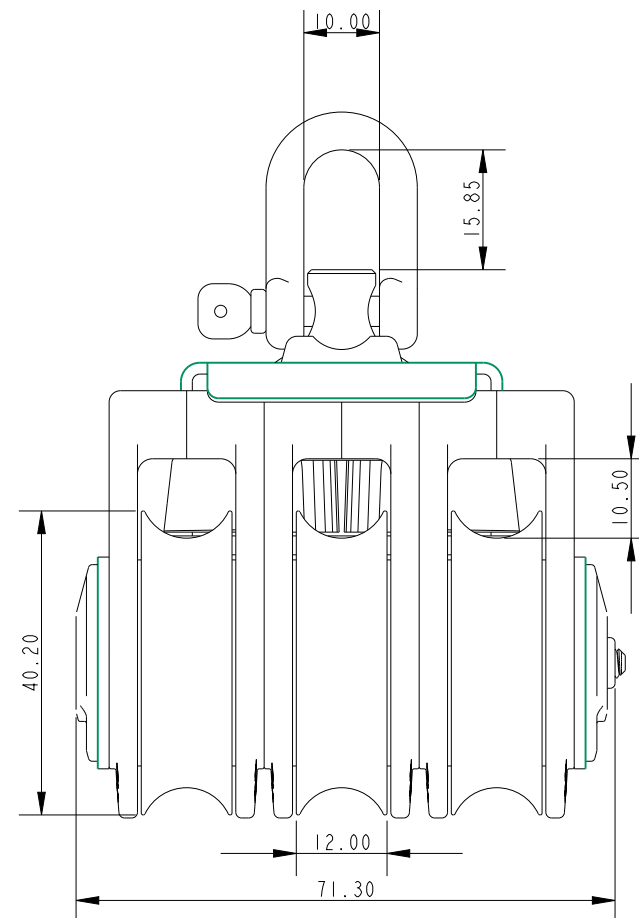

SCALE 1:1

**Specification**

Length mm	Line Diameter mm	Shackle Pin mm	Breaking Load kg	MWL kg	Weight g
93.35	10	5	1400	750	239

**DIMENSIONS FOR REFERENCE ONLY**  
 allenbrothers.co.uk  
 +44(0)1621 772477

Title	Description
<b>A20403-77-REF</b>	<b>Triple with A..77 Cleat</b>