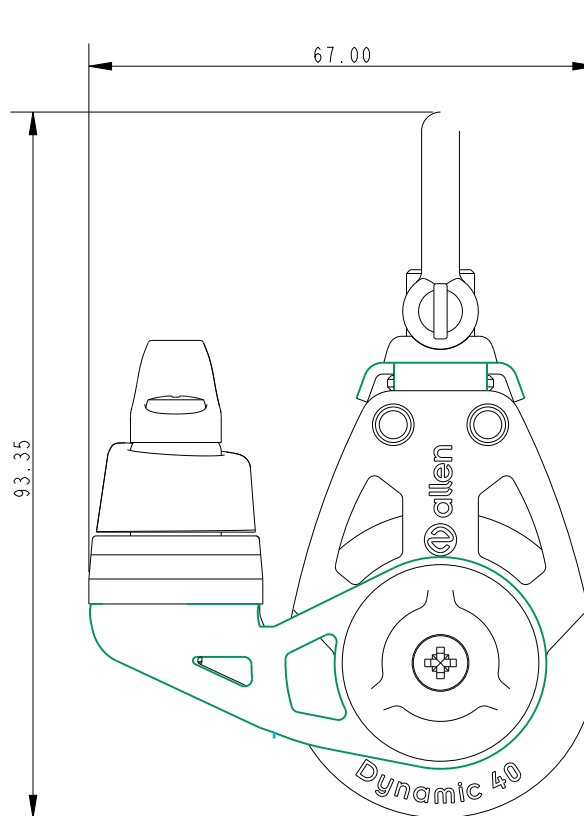

SCALE 1:1

**Specification**

Length mm	Line Diameter mm	Shackle Pin mm	Breaking Load kg	MWL kg	Weight g
93.35	10	5	1400	750	239

**DIMENSIONS FOR REFERENCE ONLY**  
 allenbrothers.co.uk  
 +44(0)1621 772477

Title	Description
<b>A20403-77-REF</b>	<b>Triple with A..77 Cleat</b>