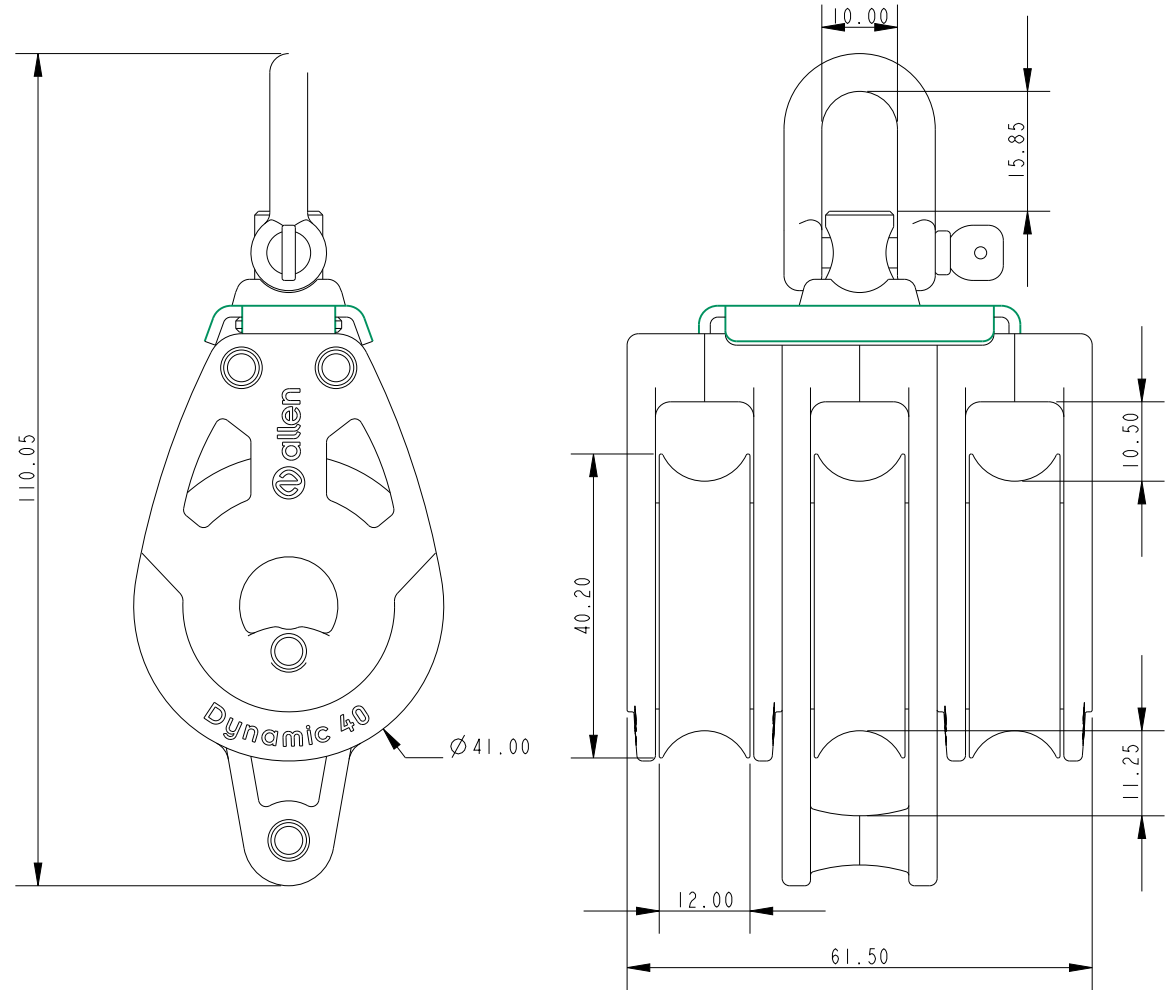

SCALE 1:1

**Specification**

Length mm	Line Diameter mm	Shackle Pin mm	Breaking Load kg	MDL kg	Weight g
110.05	10	5	1400	750	165

**DIMENSIONS FOR REFERENCE ONLY**  
**allenbrothers.co.uk**  
**+44(0)1621 772477**

Title	Description
<b>A20403B-REF</b>	<b>Triple with Becket</b>