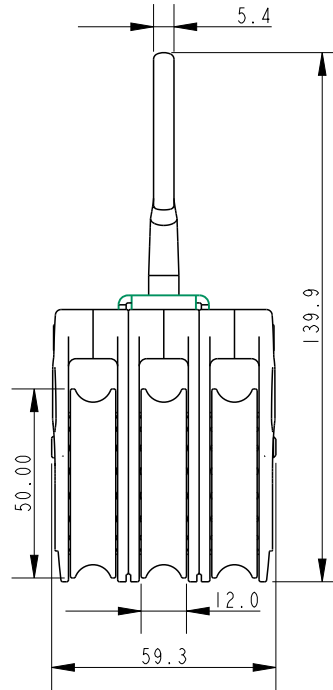

SCALE 1:2

SCALE 3:4

DIMENSIONS FOR REFERENCE ONLY
 allenbrothers.co.uk
 +44(0)1621 772477

Specification

Length mm	Line Diameter mm	Shackle Pin mm	Breaking Load kg	MWL kg	Weight g	Bearing Detail
139.9	10	-	940	470	227	Stainless Steel

Title	Description
A2054HK-REF	Triple with Hook