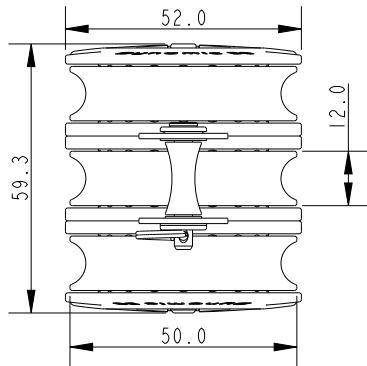

SCALE 3:5

SCALE 3:4

**DIMENSIONS FOR REFERENCE ONLY**  
 allenbrothers.co.uk  
 +44(0)1621 772477

**Specification**

Length mm	Line Diameter mm	Shackle Pin mm	Breaking Load kg	MWL kg	Weight g	Bearing Detail
123.75	10	4	950	470	223	Stainless Steel

Title	Description
<b>A2055-REF</b>	<b>Triple with Becket</b>