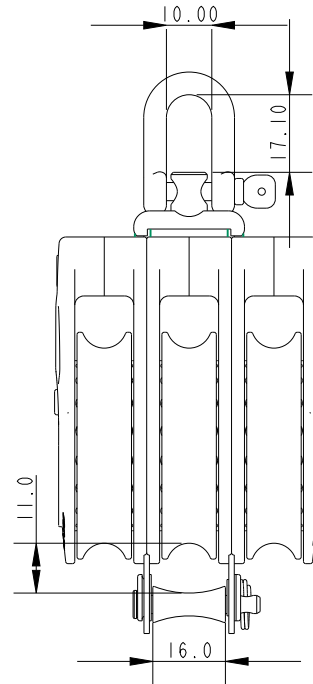

SCALE 3:5

SCALE 3:4

**DIMENSIONS FOR REFERENCE ONLY**  
 allenbrothers.co.uk  
 +44(0)1621 772477

**Specification**

Length mm	Line Diameter mm	Shackle Pin mm	Breaking Load kg	MWL kg	Weight g	Bearing Detail
123.75	10	4	950	470	223	Stainless Steel

Title	Description
<b>A2055-REF</b>	<b>Triple with Becket</b>