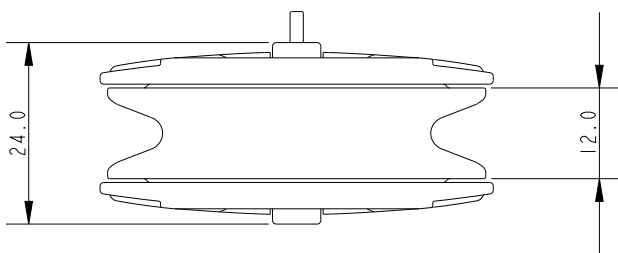

SCALE 1:1

Specification

Sheave Dia. mm	Length mm	Line Diameter mm	Shackle Pin mm	Breaking Load kg	MWL kg	Weight g	Bearing Detail
50	98.63	8	4	700	200	64.5	Delrin

DIMENSIONS FOR REFERENCE ONLY
 allenbrothers.co.uk
 +44(0)1621 772477