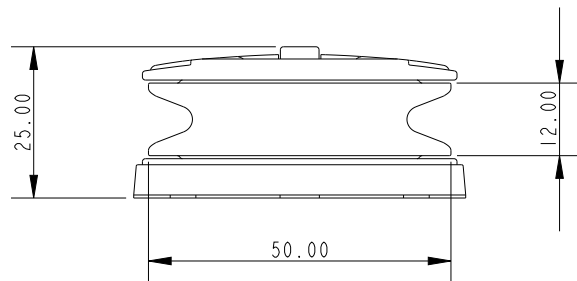

SCALE 4:5

SCALE 4:5

Specification

Sheave Dia. mm	Length mm	Line Diameter mm	Shackle Pin mm	Breaking Load kg	MWL kg	Weight g	Bearing Detail
50	92	8	4	700	200	80	Delrin

DIMENSIONS FOR REFERENCE ONLY
 allenbrothers.co.uk
 +44(0)1621 772477

Title	Description
A2150C-REF	Pro-Ratchet 50 with Cheek Adapter