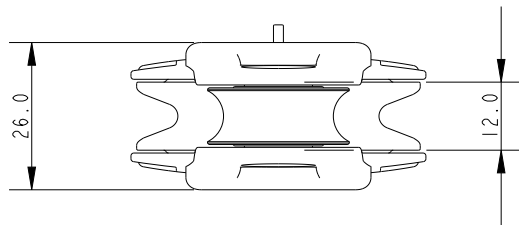

SCALE 3:4

SCALE 3:4

Specification

Sheave Dia. mm	Length mm	Line Diameter mm	Shackle Pin mm	Breaking Load kg	MWL kg	Weight g	Bearing Detail
50	127.63	10	4	700	200	80	Delrin

DIMENSIONS FOR REFERENCE ONLY
 allenbrothers.co.uk
 +44(0)1621 772477

Title	Description
A2150FIDDLE-REF	Pro-Ratchet 50 With Cheek Adaptor