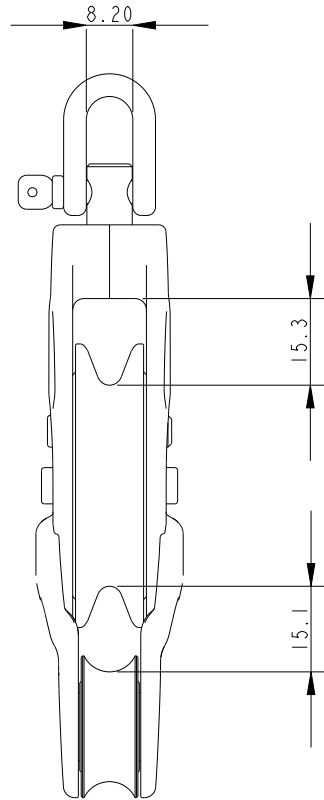

SCALE 3:4

SCALE 3:4

Specification

Sheave Dia. mm	Length mm	Line Diameter mm	Shackle Pin mm	Breaking Load kg	MWL kg	Weight g	Bearing Detail
50	127.63	10	4	700	200	80	Delrin

DIMENSIONS FOR REFERENCE ONLY
 allenbrothers.co.uk
 +44(0)1621 772477

Title	Description
A2150FIDDLE-REF	Pro-Ratchet 50 With Cheek Adaptor