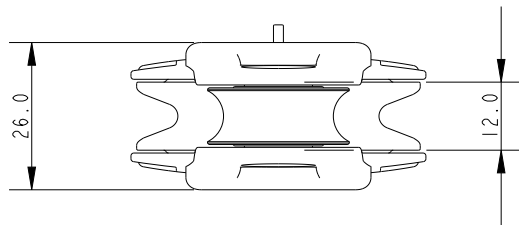

SCALE 3:4

SCALE 3:4

Specification

Sheave Dia. mm	Length mm	Line Diameter mm	Shackle Pin mm	Breaking Load kg	MWL kg	Weight g	Bearing Detail
50	127.63	8	4	700	200	80	Delrin

DIMENSIONS FOR REFERENCE ONLY
 allenbrothers.co.uk
 +44(0)1621 772477

Title	Description
A2150FIDDLE-REF	Pro-Ratchet 50 With Cheek Adaptor