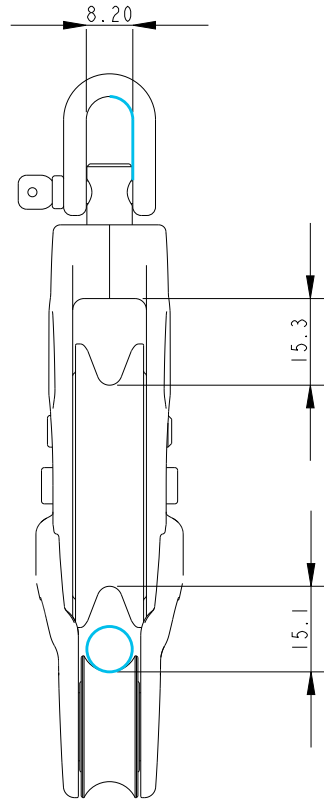

SCALE 3:4

SCALE 3:4

Specification

Sheave Dia. mm	Length mm	Line Diameter mm	Shackle Pin mm	Breaking Load kg	MWL kg	Weight g	Bearing Detail
50	127.63	8	4	700	200	80	Delrin

DIMENSIONS FOR REFERENCE ONLY
 allenbrothers.co.uk
 +44(0)1621 772477

Title	Description
A2150FIDDLE-REF	Pro-Ratchet 50 With Cheek Adaptor