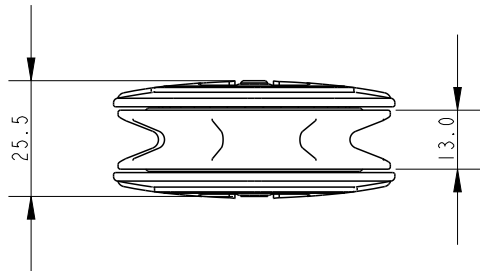

SCALE 3:5

SCALE 3:4

Specification

Sheave Dia. mm	Length mm	Line Diameter mm	Shackle Pin mm	Breaking Load kg	MWL kg	Weight g	Bearing Detail
60	110	12	5	1000	275	110	Delrin

DIMENSIONS FOR REFERENCE ONLY
 allenbrothers.co.uk
 +44(0)1621 772477

Title	Description
A2160-REF	Pro-Ratchet 60