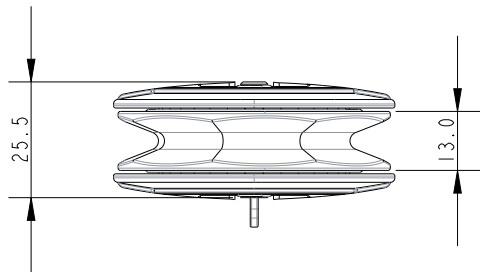

SCALE 3:5

SCALE 3:4

Specification

Sheave Dia. mm	Length mm	Line Diameter mm	Shackle Pin mm	Breaking Load kg	MWL kg	Weight g	Bearing Detail
60	117.36	12	5	1000	275	110	Delrin

DIMENSIONS FOR REFERENCE ONLY
 allenbrothers.co.uk
 +44(0)1621 772477

Title	Description
A2160-REF	Pro-Ratchet 60