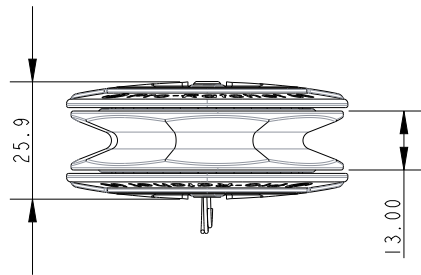

SCALE 3:5

SCALE 3:4

Specification

Sheave Dia. mm	Length mm	Line Diameter mm	Shackle Pin mm	Breaking Load kg	MWL kg	Weight g	Bearing Detail
60	112.46	10	5	1000	275	110	Delrin Ball

DIMENSIONS FOR REFERENCE ONLY
 allenbrothers.co.uk
 +44(0)1621 772477

Title	Description
A2160-REF	Pro-Ratchet 60